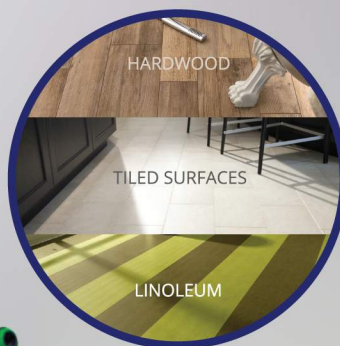

Brush & Mop

Brush & Mop

One Solution For All Your Floors & Surfaces!

Brush & Mop (patent #8,719,990) is your ultimate eco-friendly, multi-purpose cleaning tool. It combines a thick, absorbent double-sided microfiber pad and non-scratch brush for efficient mopping, scrubbing sweeping and dusting.

Quality

Industrial Strength Tool
Pad lasts over 1000 washes
Lightweight aluminium handle
Limited lifetime warranty

Ergonomic Design

We care about your comfort. Take the work out of cleaning your floors and surfaces to finish the job faster.

Value

Multiple tools in one:
Dust mop
Broom
Grout brush
Sponge mop
Double sided reuseable microfiber pad