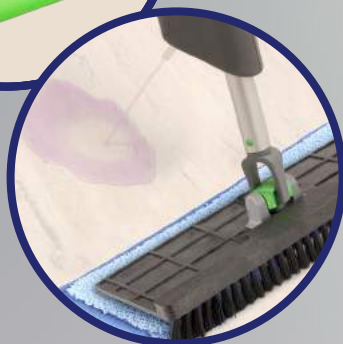

Brush & Mop

with **Fluid**

Brush & Mop with Fluid

scrub-to-swipe complete clean team

The Brush & Mop is your one solution for every floor you clean with its angled brushes and thick absorbent microfiber pad.

Combined with the Fluid handle, this system is the most ergonomic, user friendly & durable bucketless microfiber mopping system in the world.

Bucket Not Required

Simplify your mopping with our sturdy 4lb bucketless mop, the Fluid.

Choose your own cleaning solution, or go green and clean with just water from your faucet and the power of microfiber.

Designed For Humans

We care about your comfort. Take the work out of cleaning your floors and finish the job faster and easier.

The patent-pending power grip handle fits your hand perfectly, lightweight body prevents fatigue, and large trigger offers easy fluid dispensing without hand cramps from squeezing over and over.